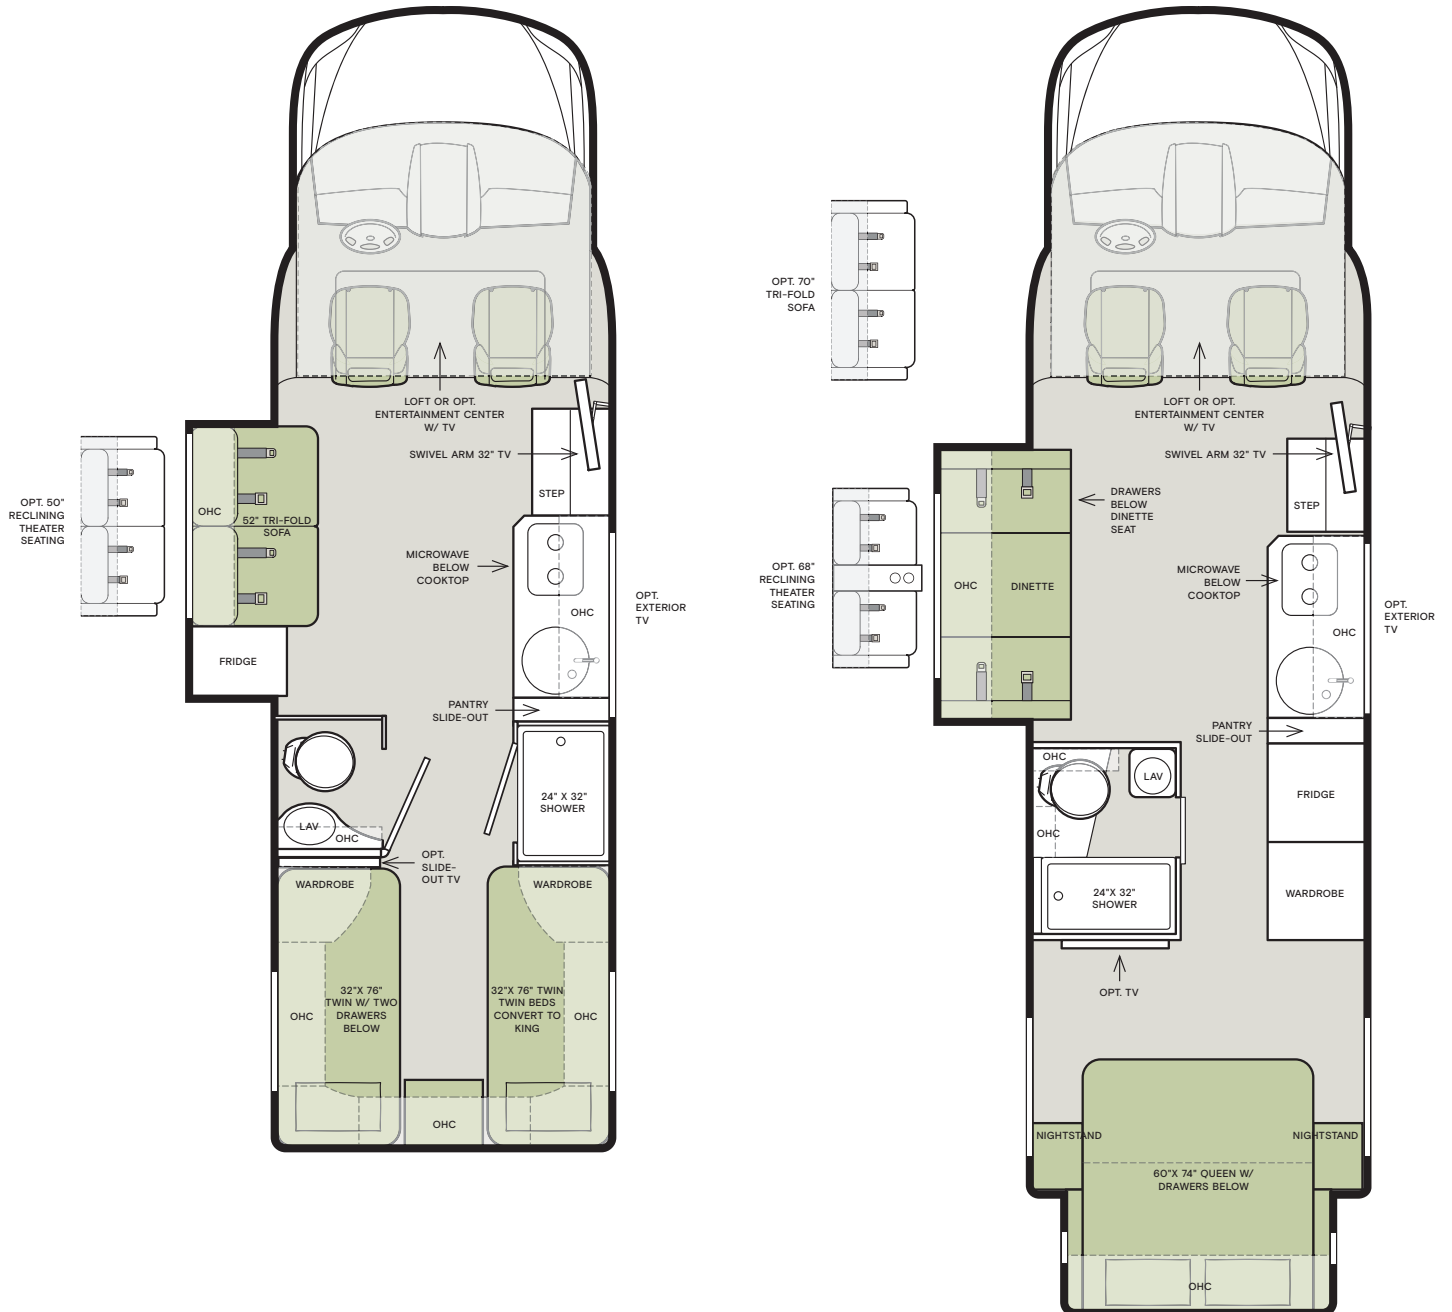

Top to bottom: Loft bed area; Kitchen slide-out pantry; 25 RW sofa Murphy bed and theater seating with Russett cabinets, Oasis décor.

CORDOVA

FRONTIER

GOLDEN FIRE

IMPERIAL

MOUNTAIN PEAK

SEA MIST

Floor Plans

24 TW

25 QW

The design of every Wayfarer floor plan must meet four essential criteria: Maximum space, Optimal organization, Relaxation plus, and Elegant atmosphere. Tiffin's MORE Plans offer your family the most comfortable layout for life on the road.